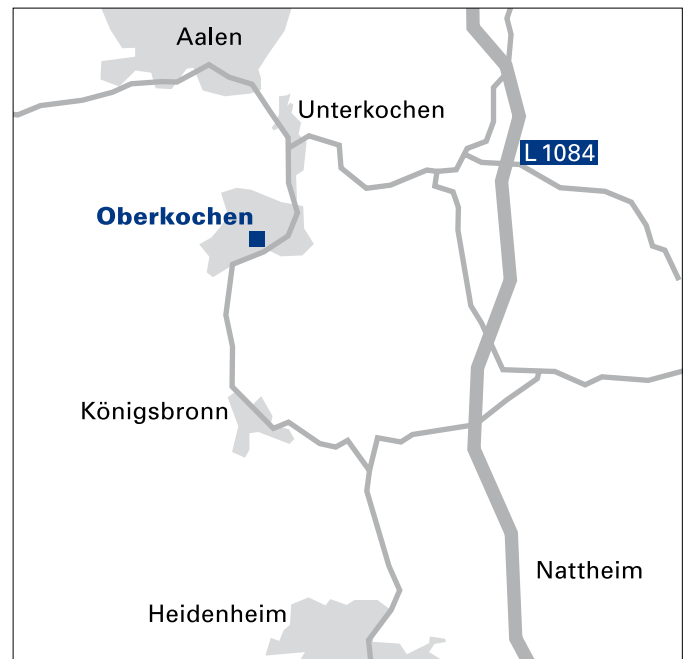

From the A 7, exit Aalen/Oberkochen

- Take the L 1084 towards Aalen-Süd/Oberkochen.
- In Unterkochen keep left towards Oberkochen/Königsbronn/Heidenheim.
- Take the B 19 towards Oberkochen/Heidenheim.
- Take the first exit for Oberkochen.
- In the town, take the first street on the left after the bridge.
- We are at Röchlingstraße 12.

On the B 19 from Aalen (north)

- Take the first exit from the B 19 towards Oberkochen.
- In the town, take the first street on the left after the bridge.
- We are at Röchlingstraße 12.

On the B 19 from Heidenheim (south)

- At Oberkochen take the second exit from the B 19.
- In the town, take the first street on the left after the bridge.
- We are at Röchlingstraße 12.

Overview

Detailed view